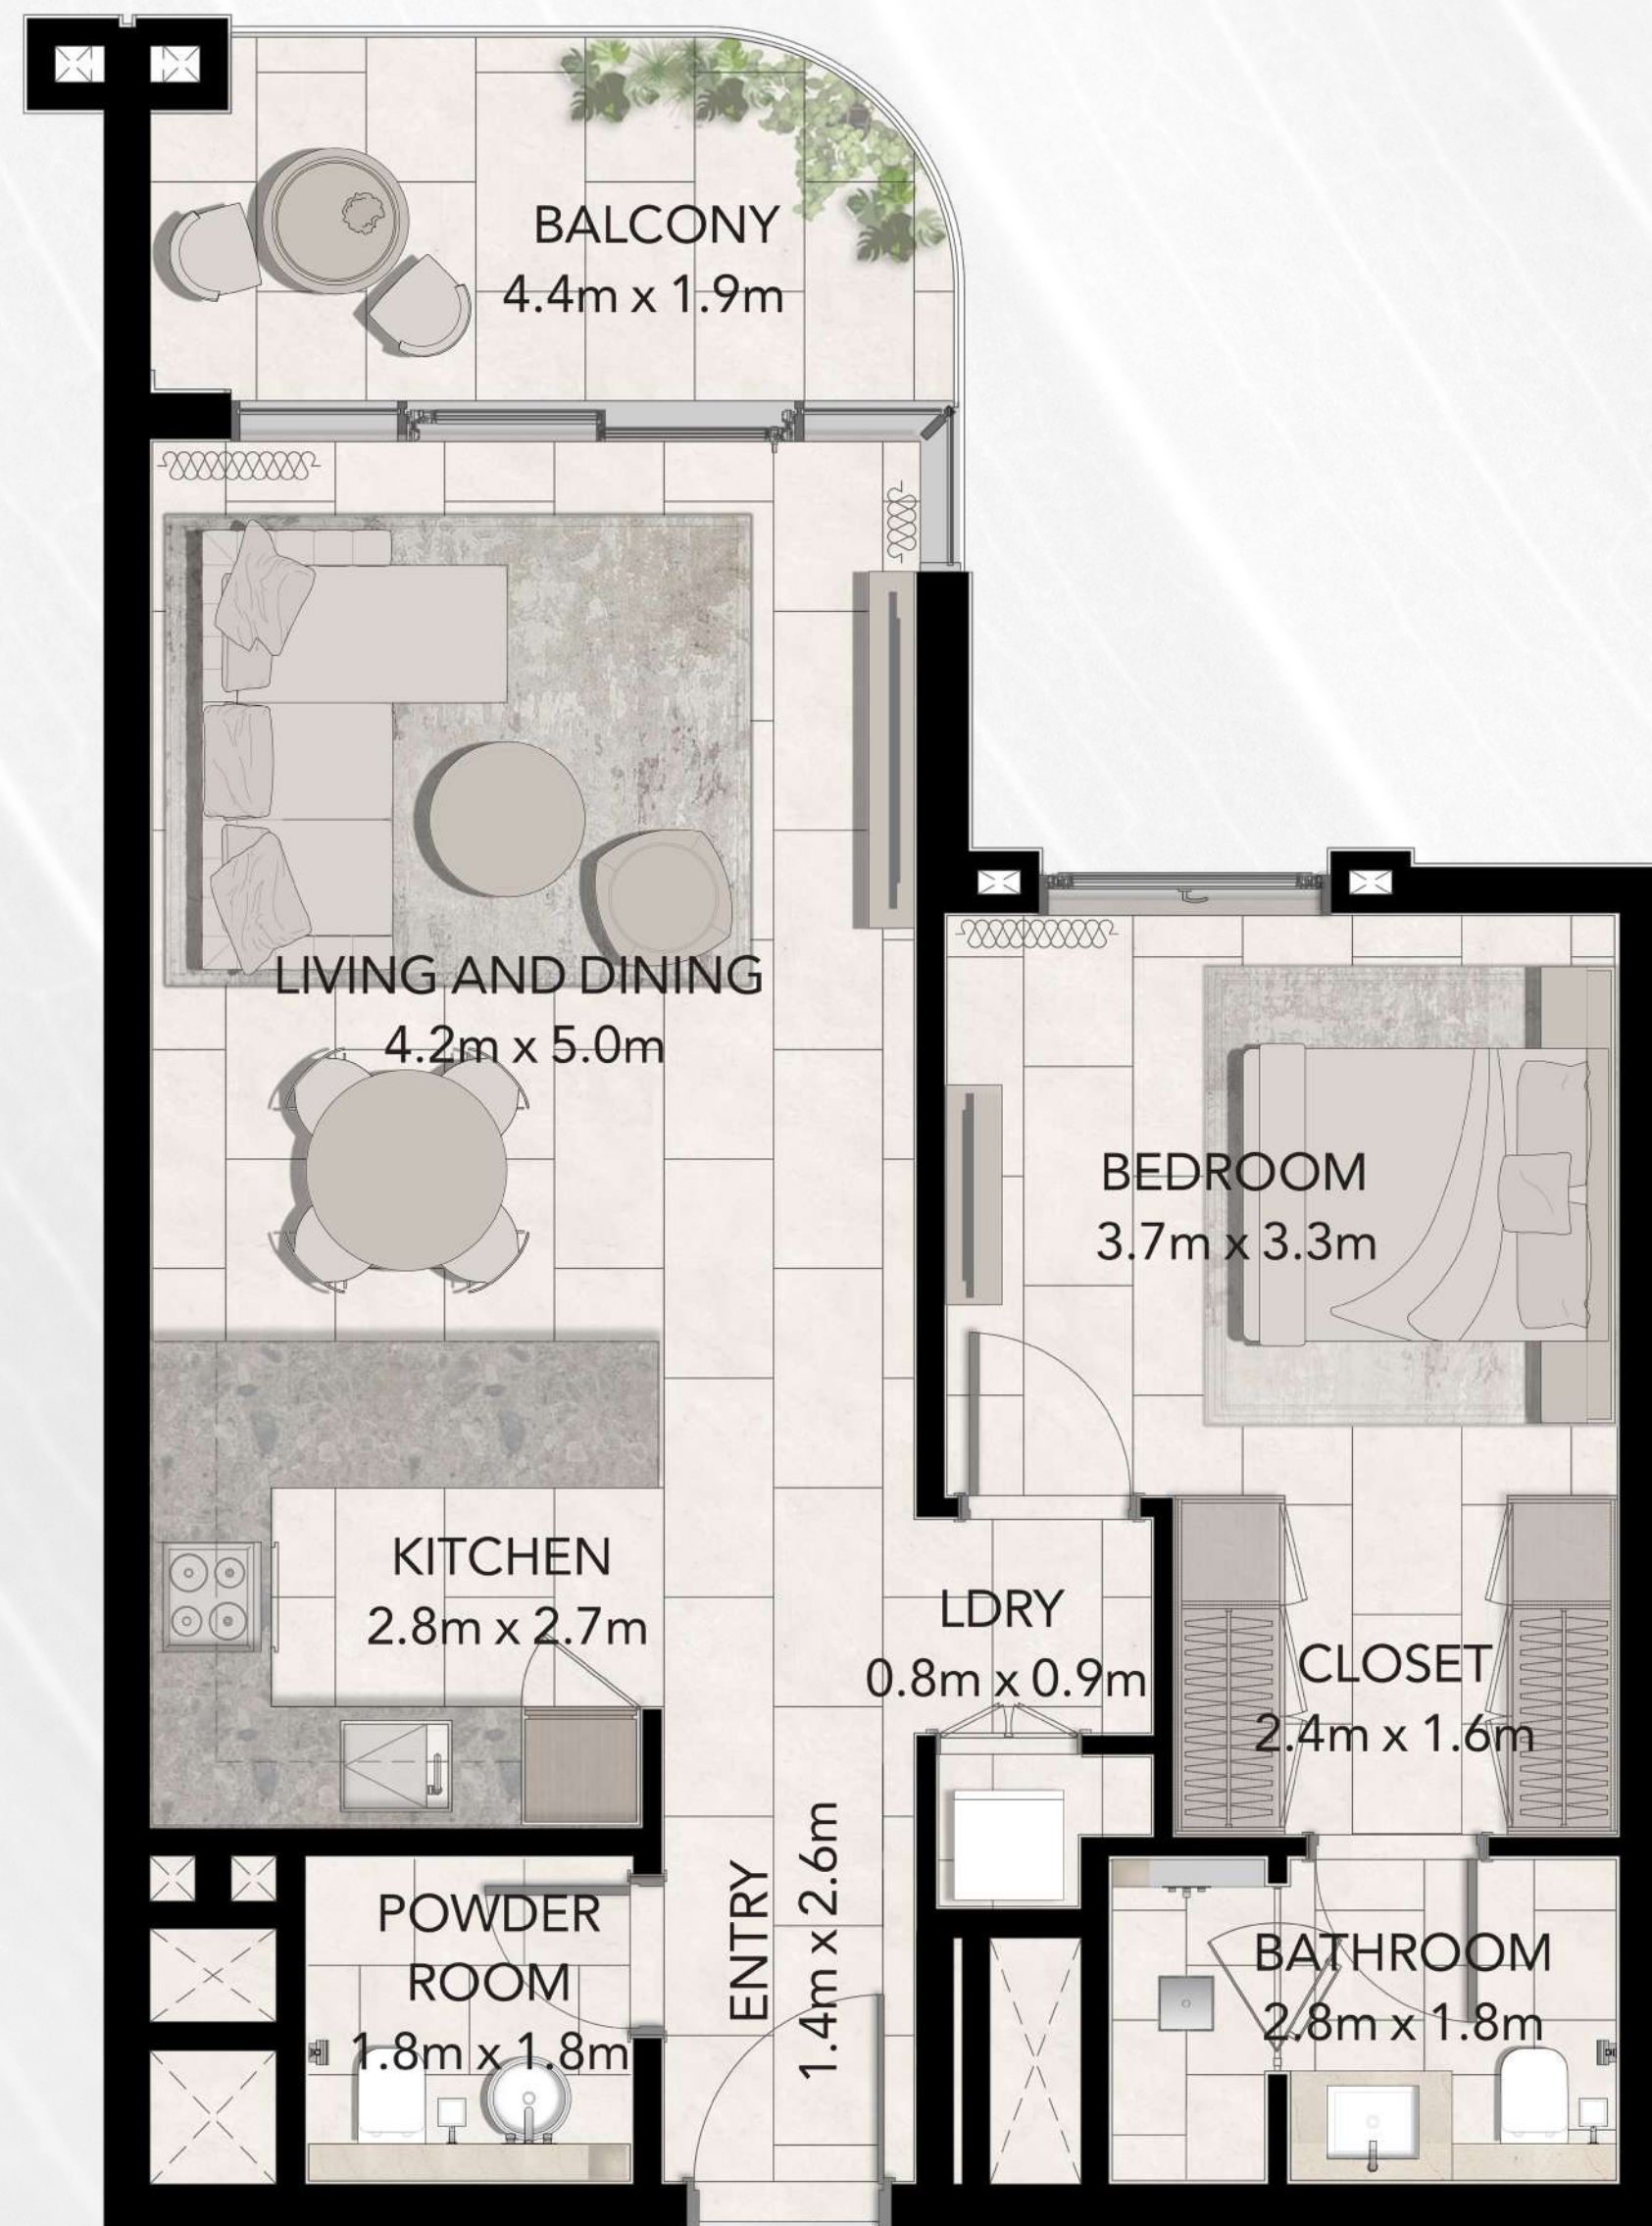

Capra

Slow Living
Orchestrated By Nature

FLOOR PLANS

Welcome to your front-row home, where colours, textures,
shapes and light seamlessly blend together.

1 BEDROOM

	MIN AREA SQ. FT	MAX AREA SQ. FT
1 BED	829	899

2 BEDROOMS

	MIN AREA SQ. FT	MAX AREA SQ. FT
2 BED	1,248	1,330

2 BEDROOMS+

	MIN AREA SQ. FT	MAX AREA SQ. FT
2 BED+	1,569	1,699

3 BEDROOMS

	MIN AREA SQ. FT	MAX AREA SQ. FT
3 BED	1,968	2,080

DUPLEX

LOWER

	MIN AREA SQ. FT	MAX AREA SQ. FT
3BR-DP	2,653	2,811

DUPLEX

UPPER

3BR-DP

MIN AREA SQ. FT

2,653

MAX AREA SQ. FT

2,811