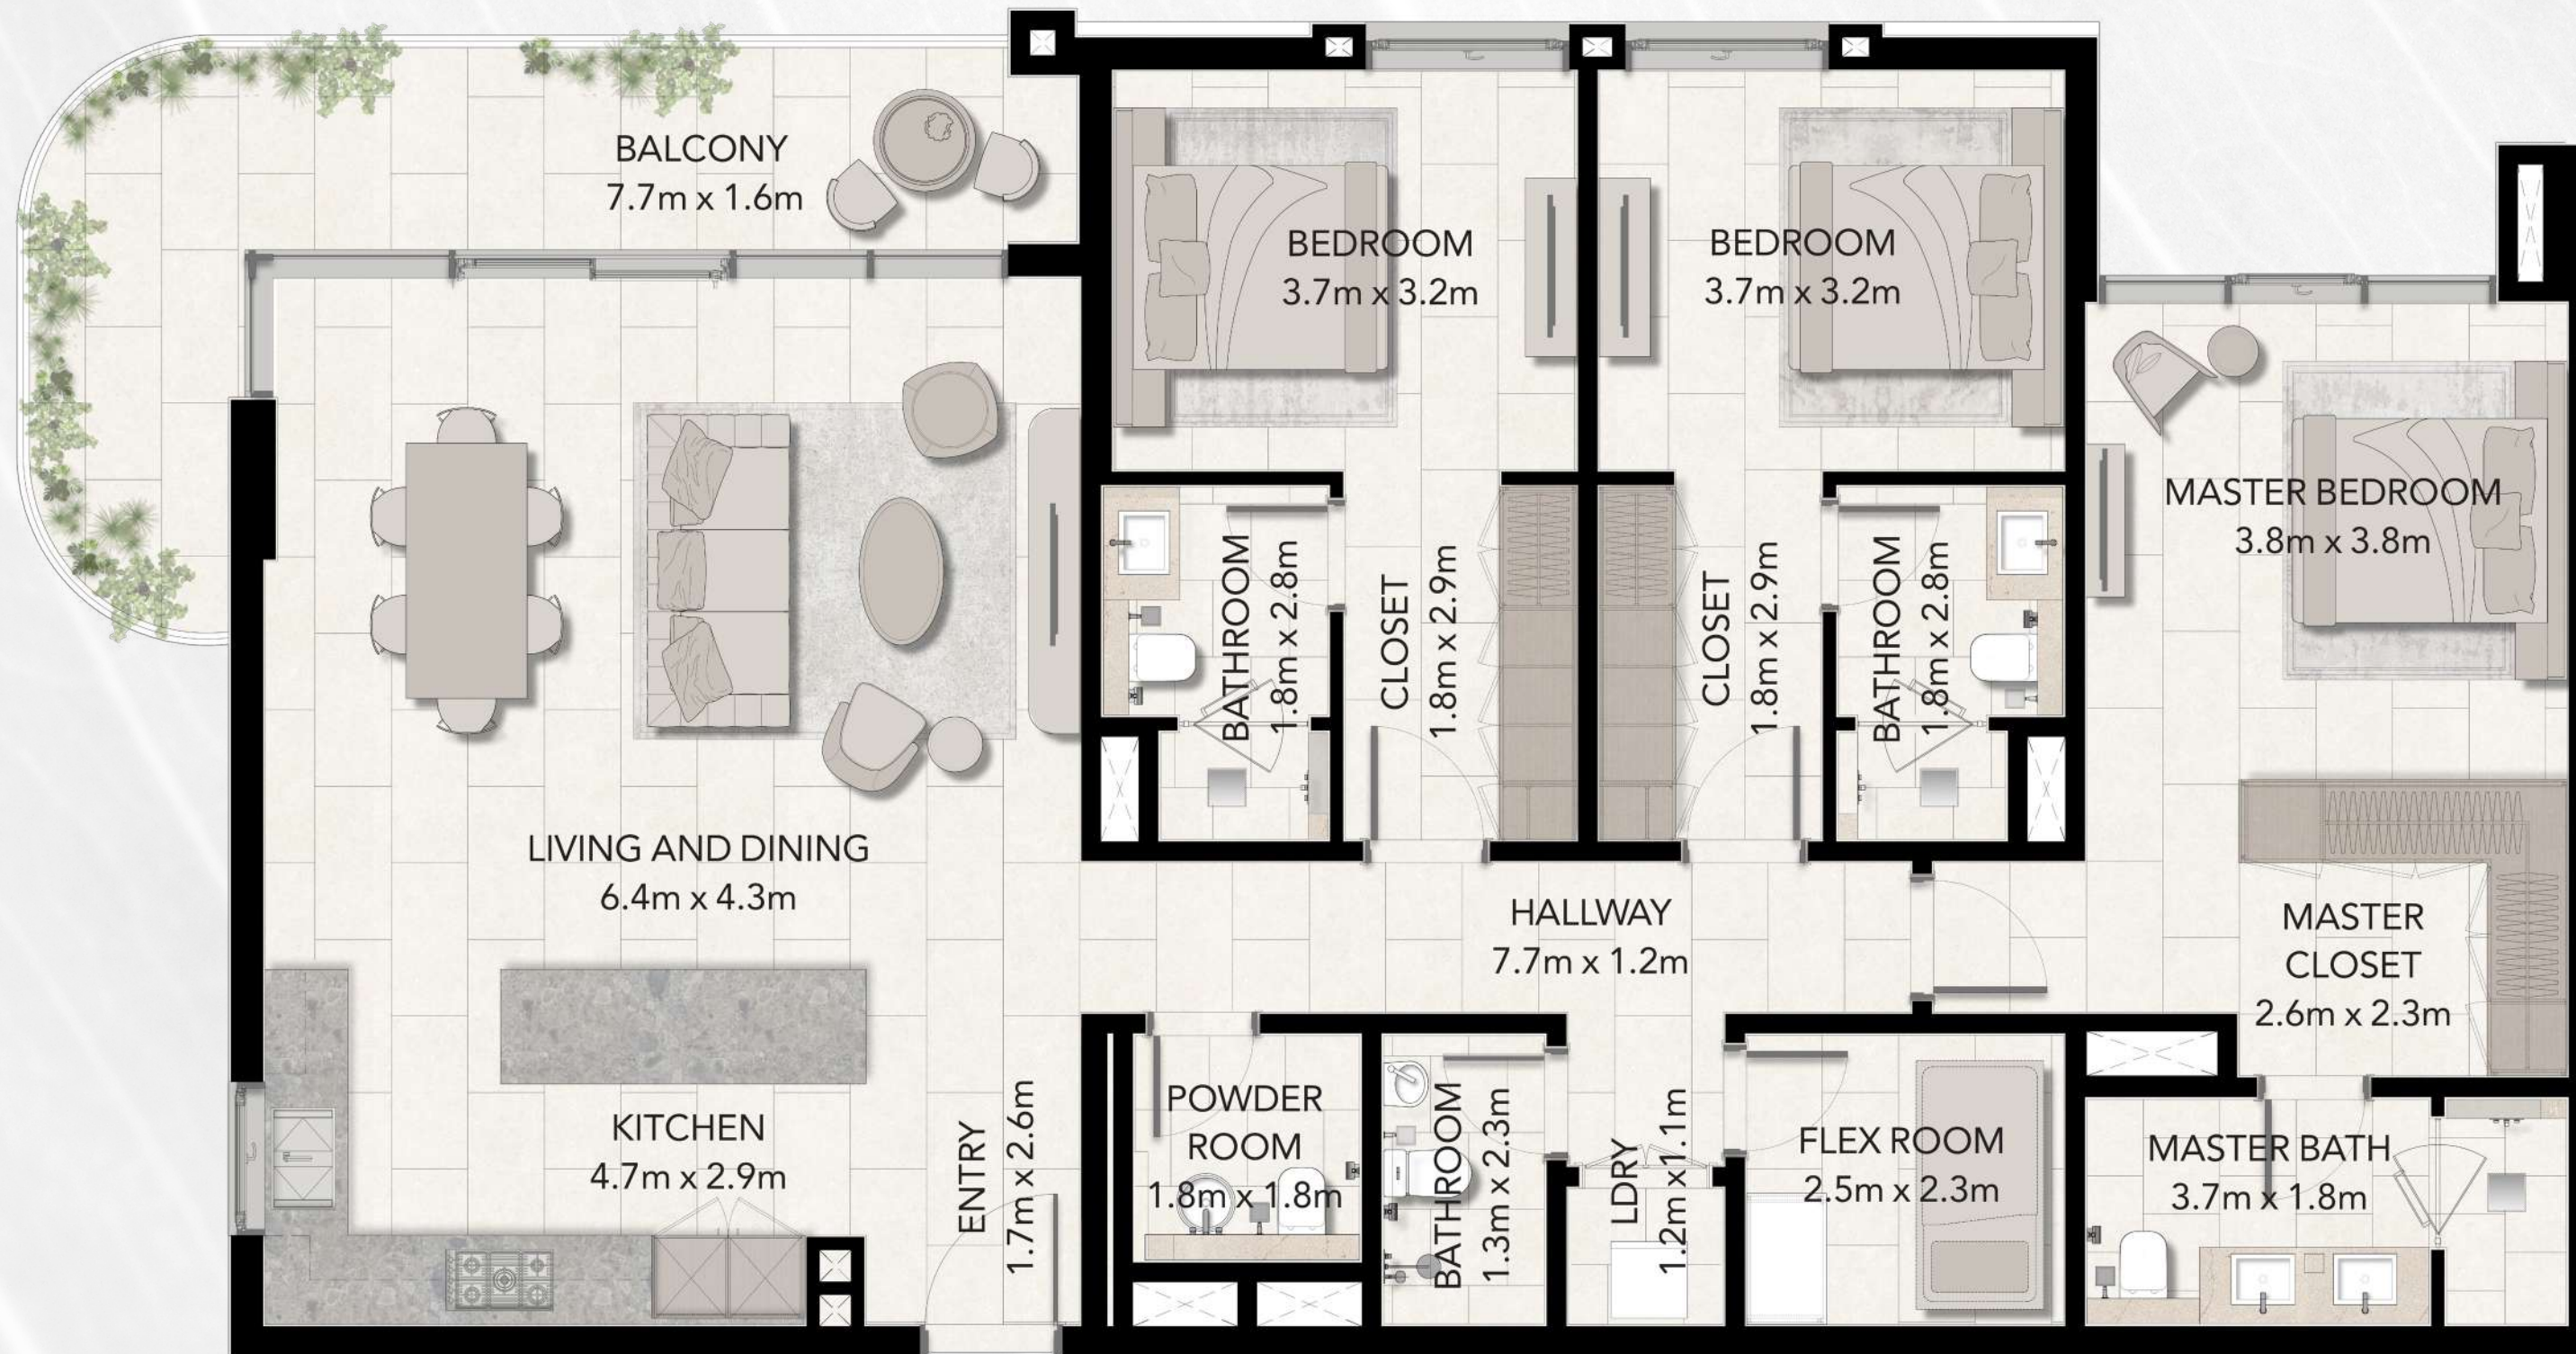

Capra

Slow Living
Orchestrated By Nature

FLOOR PLANS

Welcome to your front-row home, where colours, textures,
shapes and light seamlessly blend together.

1 BEDROOM

	MIN AREA SQ. FT	MAX AREA SQ. FT
1 BED	829	899

2 BEDROOMS

	MIN AREA SQ. FT	MAX AREA SQ. FT
2 BED	1,248	1,330

2 BEDROOMS+

	MIN AREA SQ. FT	MAX AREA SQ. FT
2 BED+	1,569	1,699

3 BEDROOMS

	MIN AREA SQ. FT	MAX AREA SQ. FT
3 BED	1,968	2,080

DUPLEX

LOWER

	MIN AREA SQ. FT	MAX AREA SQ. FT
3BR-DP	2,653	2,811

DUPLEX

UPPER

3BR-DP

MIN AREA SQ. FT

2,653

MAX AREA SQ. FT

2,811