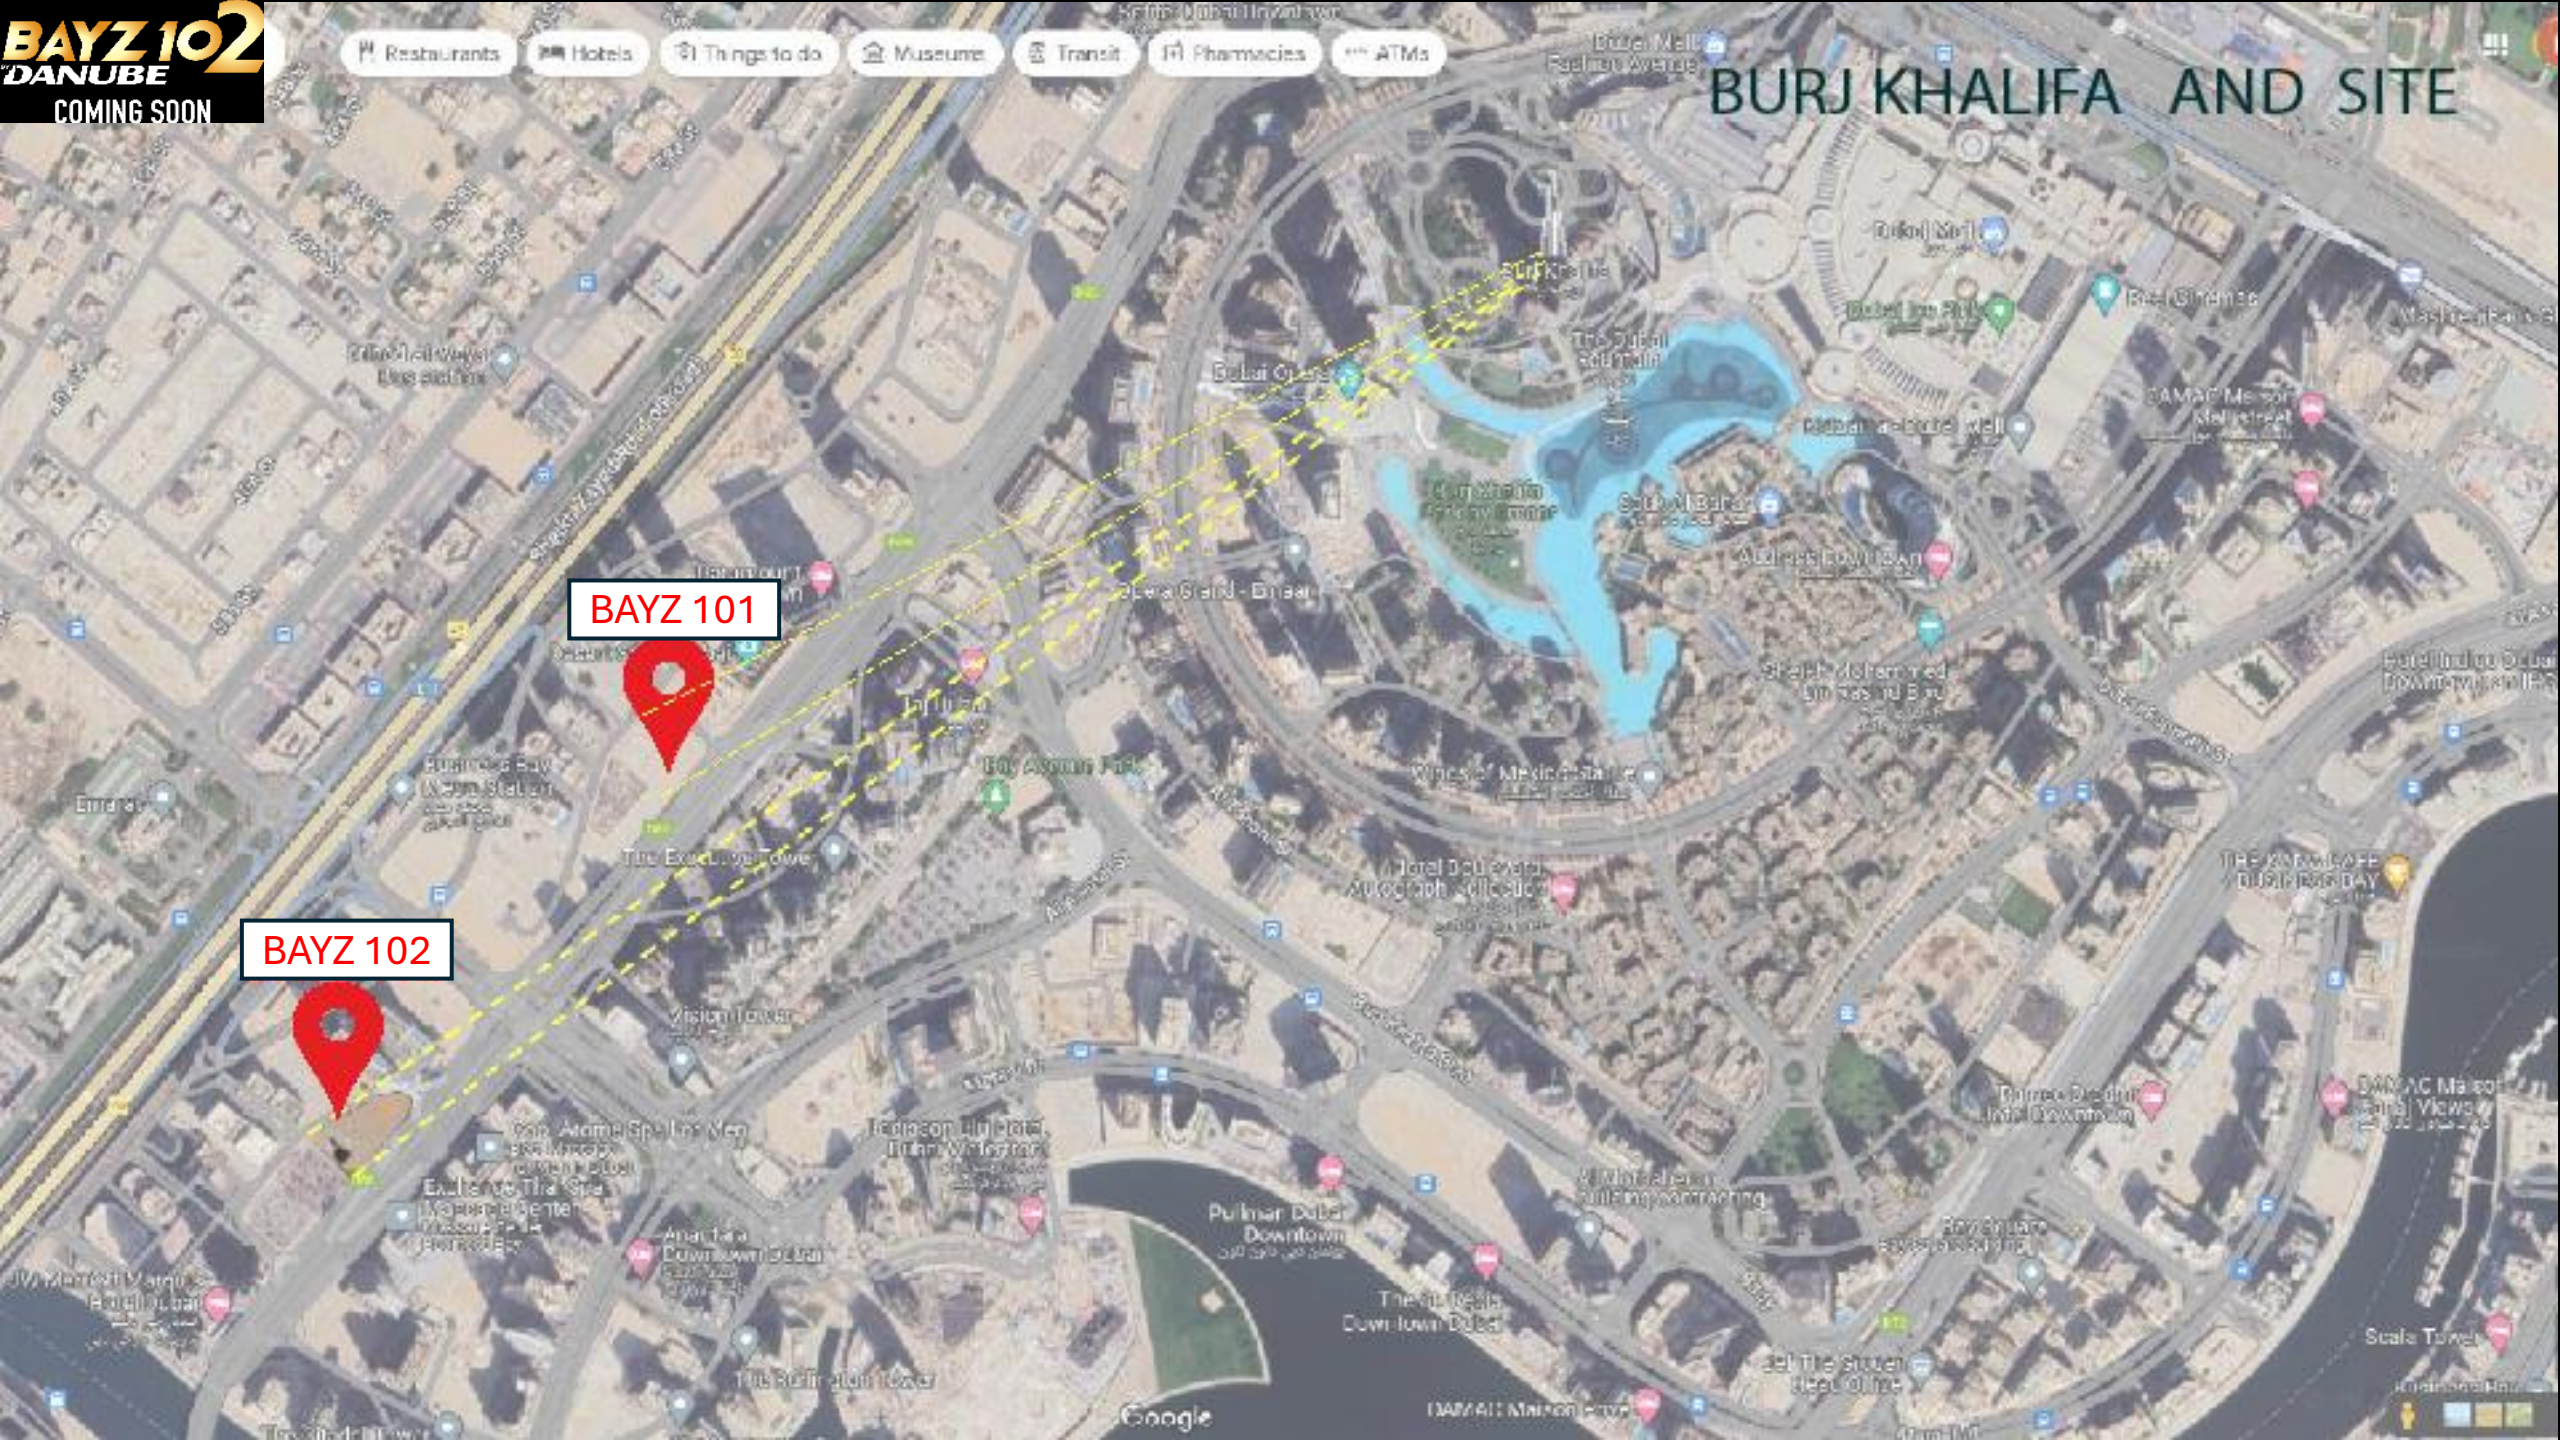

BURJ KHALIFA AND SITE

BAYZ 101

BAYZ 102

DISTANCES

	Business Bay Canal	1 min
	Business Bay Metro	1 min
	Burj Khalifa	2 min
	Dubai Mall	3 min
	City Walk	5 min
	Museum of the Future	5 min
	Jumeirah Beach	7 min
	D - Marin Business Bay	8 min
	Dubai Frame	8 min
	Creek	15 min
	Mall of the Emirates	15 min
	Dubai International Airport	15 min
	Burj Al Arab	18 min
	Dubai Marina	20 min
	Palm Jumeirah	20 min