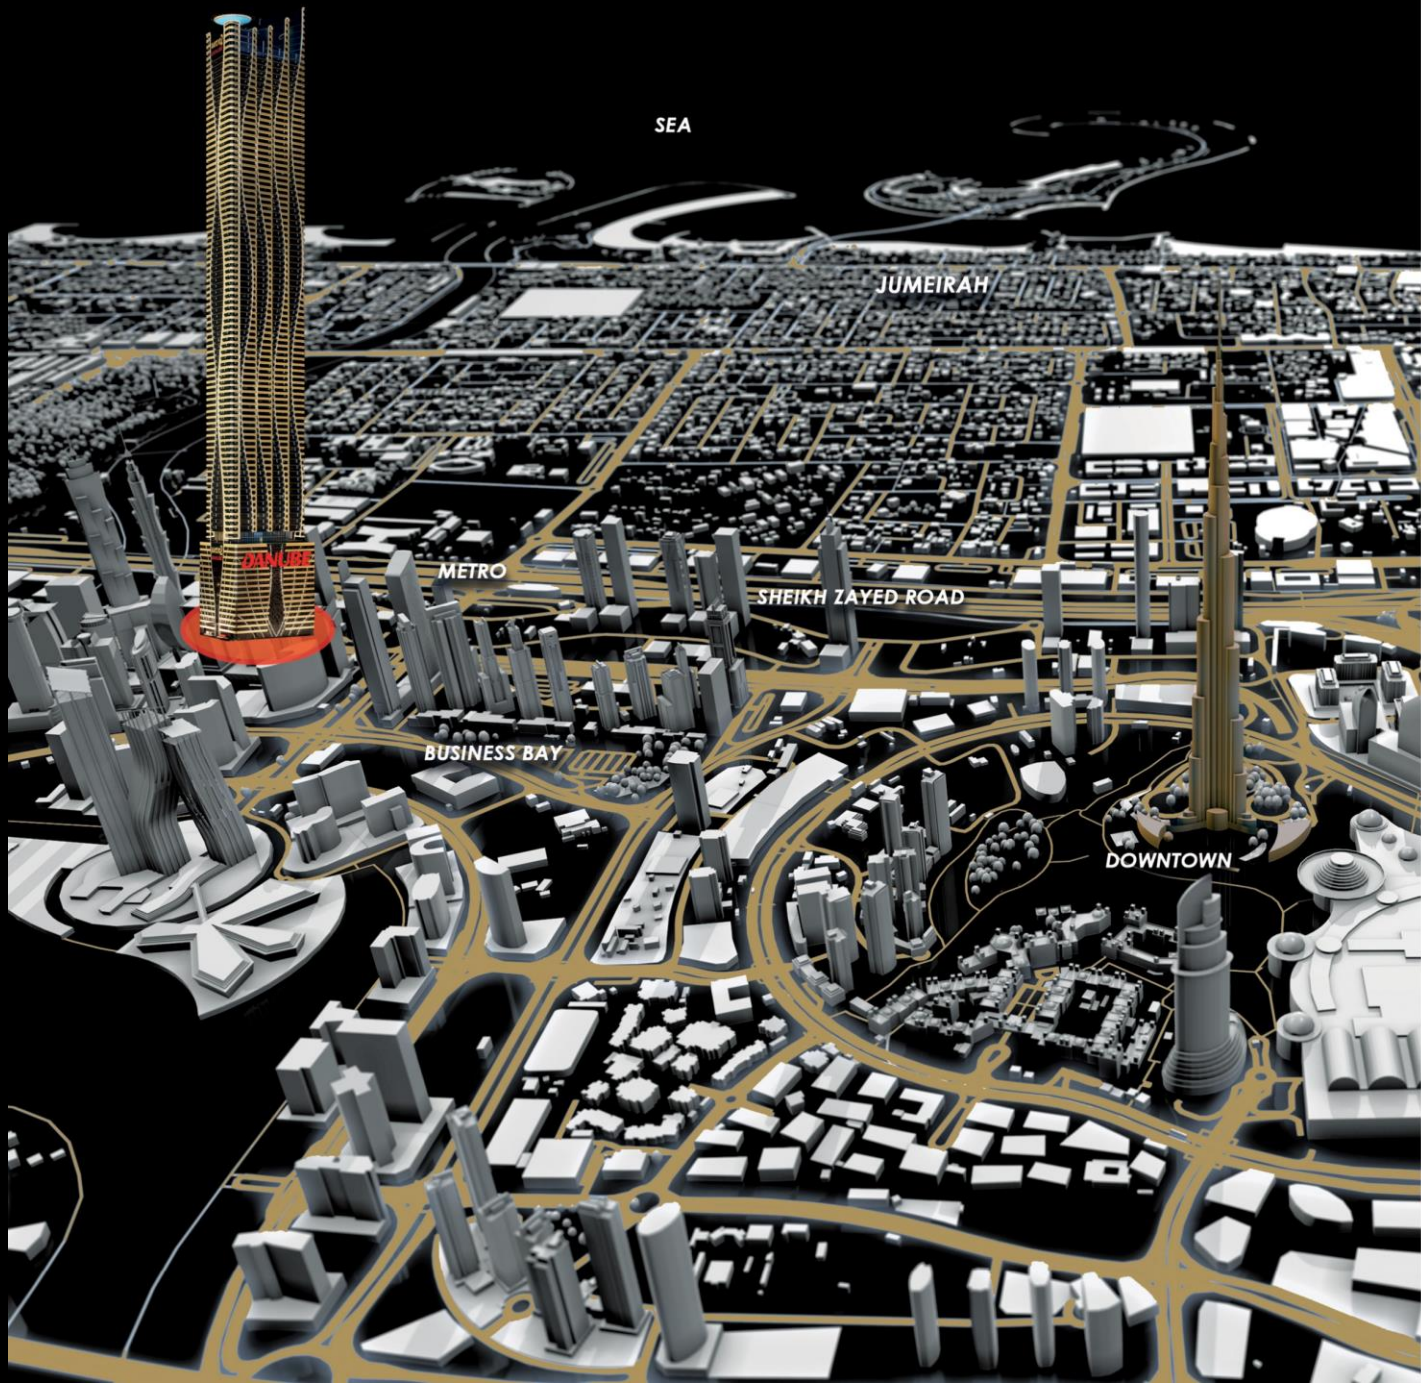

BAYZ 102
BY **DANUBE**

COMING SOON

BAYZ 102

BY DANUBE

YOUR HOME IN THE SKY

BAYZ 102
DANUBE
COMING SOON

102 LEVELS OF LUXURY IN BUSINESS BAY

After the unprecedented success of BAYZ 101,
Danube Properties proudly presents
BAYZ 102, setting new standards in modern luxury

BURJ KHALIFA AND SITE

BAYZ 101

BAYZ 102

DISTANCES

	Business Bay Canal	1 min
	Business Bay Metro	1 min
	Burj Khalifa	2 min
	Dubai Mall	3 min
	City Walk	5 min
	Museum of the Future	5 min
	Jumeirah Beach	7 min
	D - Marin Business Bay	8 min
	Dubai Frame	8 min
	Creek	15 min
	Mall of the Emirates	15 min
	Dubai International Airport	15 min
	Burj Al Arab	18 min
	Dubai Marina	20 min
	Palm Jumeirah	20 min