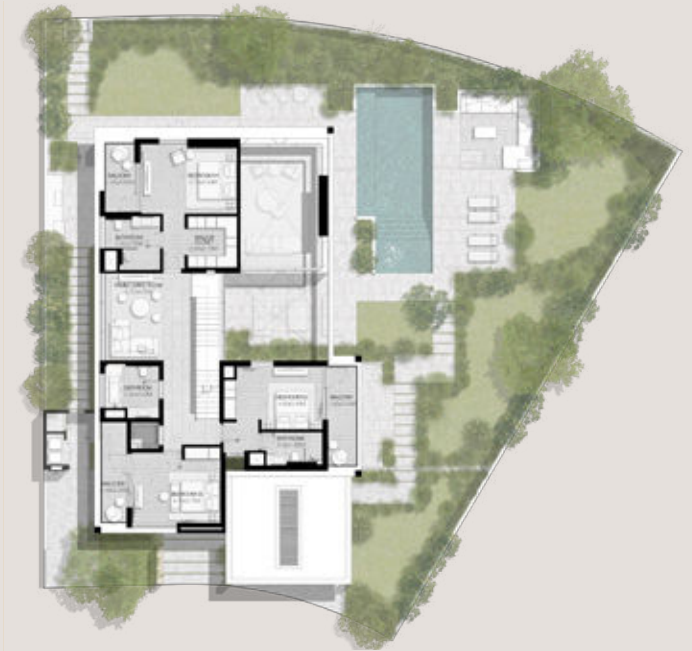

FIRST LEVEL