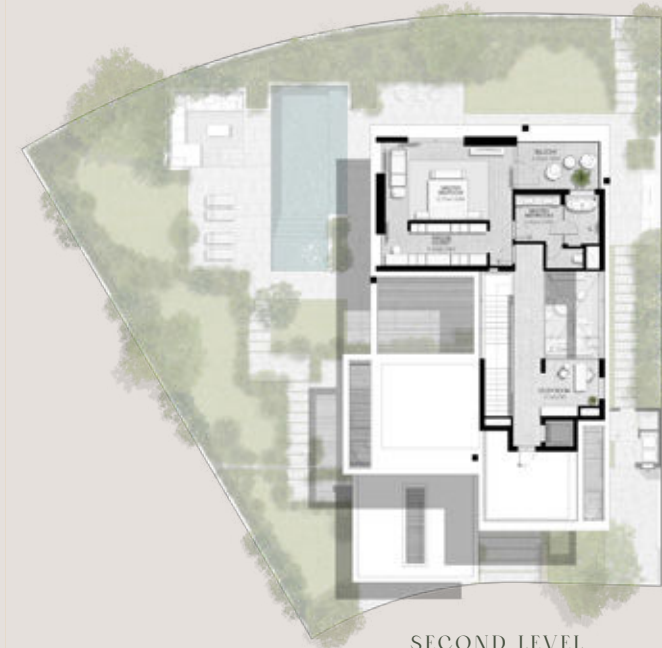

THE ACRES

5 BEDROOMS

VILLA TYPE E-5BR(M)

TOTAL AREA: 552.26 SQM | 5,944.48 SQFT

GROUND LEVEL

FIRST LEVEL

SECOND LEVEL

DISCLAIMER: PLANS, DETAILS AND UNIT ORIENTATION INCLUDED ARE INDICATIVE ONLY AND ARE SUBJECT TO CHANGE BY THE DEVELOPER/SELLER AT ITS SOLE DISCRETION WITHOUT NOTICE AND/OR LIABILITY. ALL IMAGES, INCLUDING FEATURES, FINISHES, FURNISHINGS, VIEW AND SCALE ARE ILLUSTRATIVE ONLY. FINAL AREAS, ORIENTATION, DIMENSIONS, LAYOUT AND MATERIALS MAY DIFFER FROM THOSE STATES.