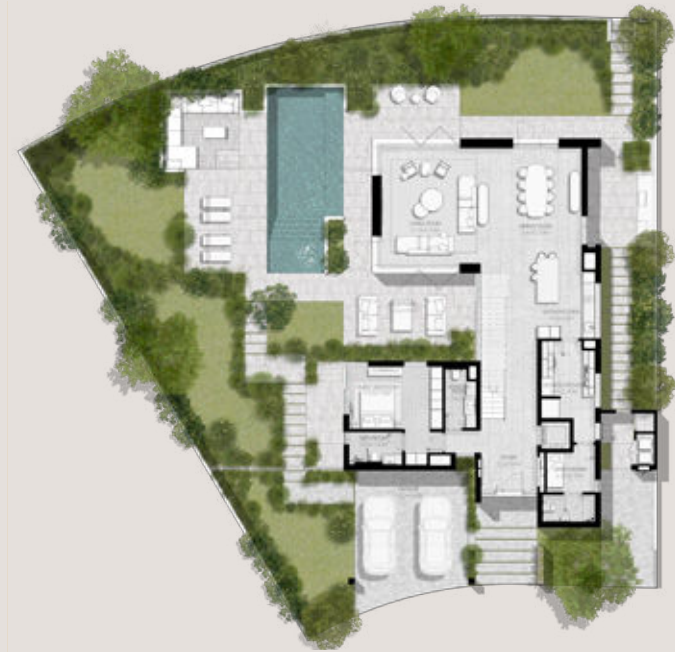

THE ACRES

5 BEDROOMS

VILLA TYPE E-5BR(M)

TOTAL AREA: 552.26 SQM | 5,944.48 SQFT

GROUND LEVEL